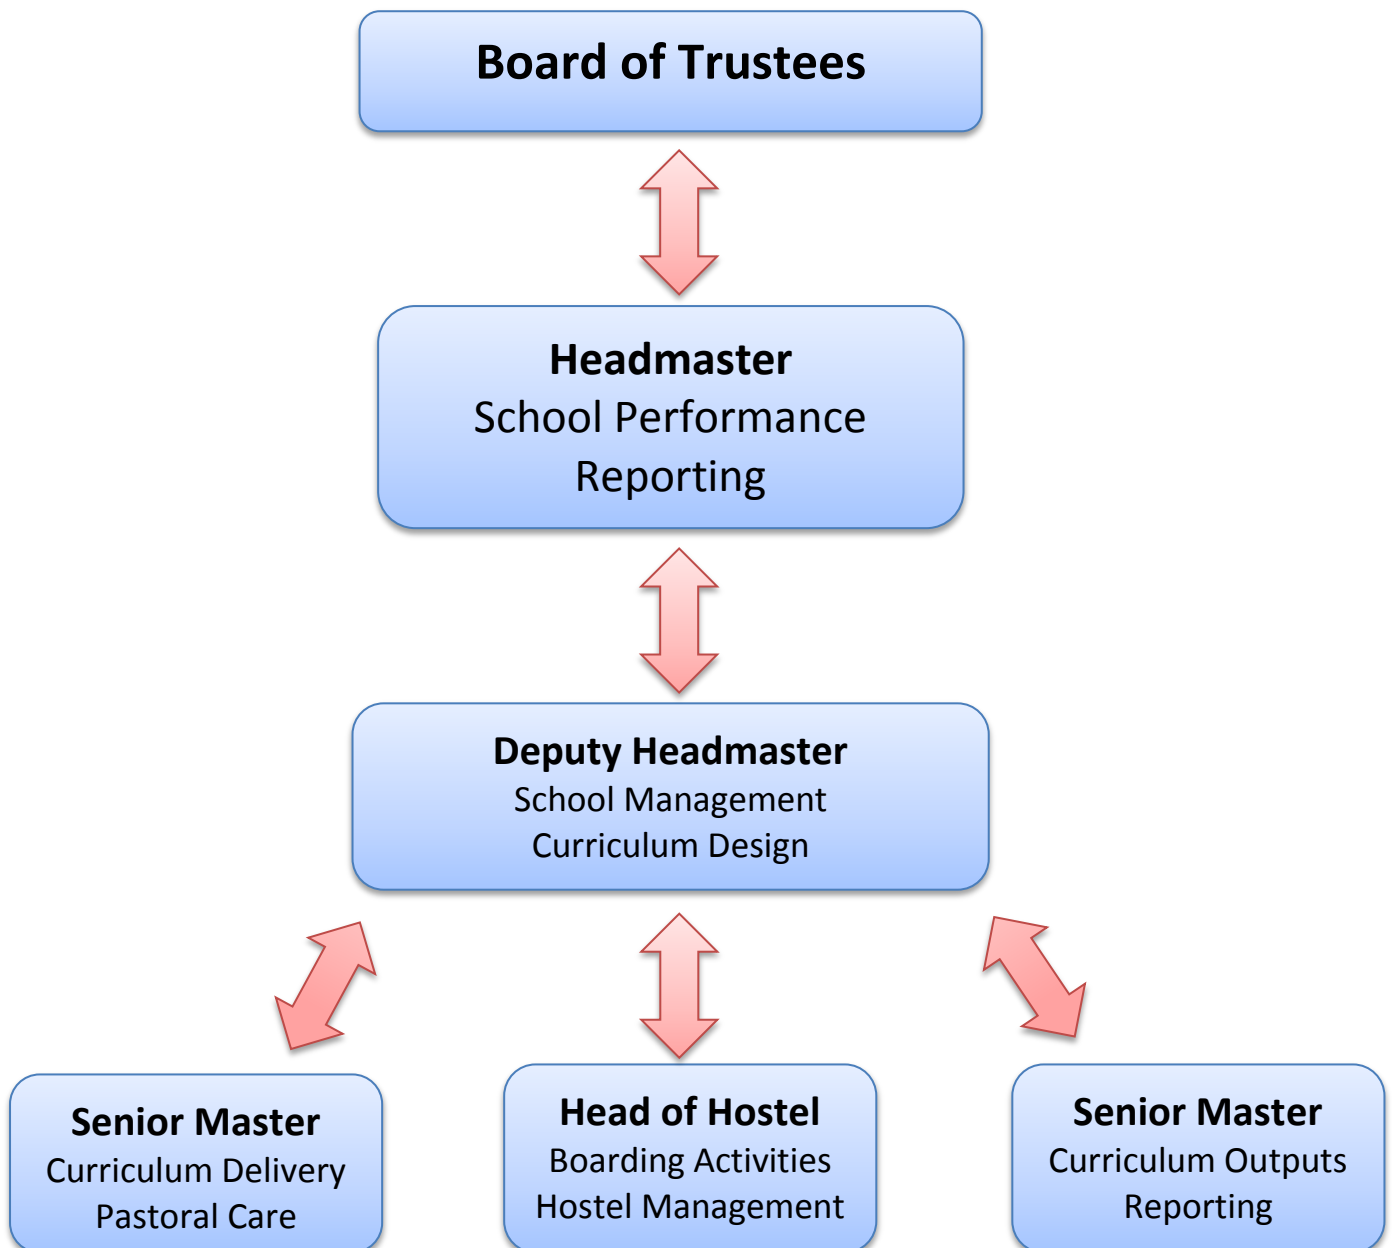

NAPIER BOYS' HIGH SCHOOL

Justum Perficito Nihil Timeto

Do right and fear nothing – Mahika Tika Mataku Kore

Management Team Structure

Staff List 2011

Senior Management

		Timetable Code	Role
BROWN	Ross	Bn	Headmaster
SMITH	Bruce	Sm	Deputy HM
LEITCH	Michael	Lh	Senior Master
WHYTE	Del	Wh	Senior Master